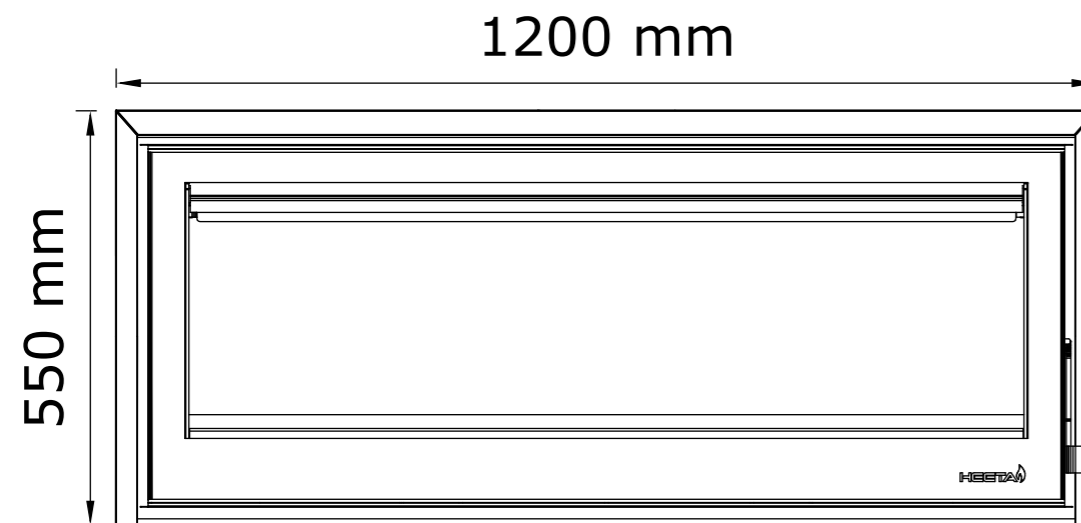

**SAFIRE**

Top View

Heeta With Bench

Front View

3D View

# Heeta 1200 DS Freestanding

© This drawing is copyright and remains the property of SAFire. It may not be retained, copied or used without written consent.