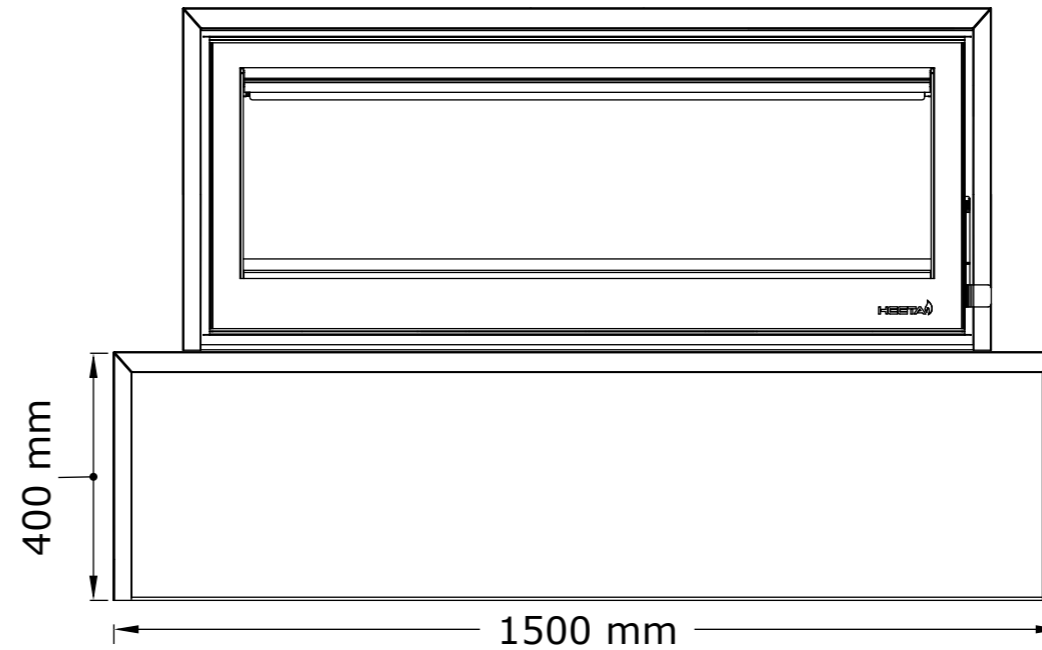

**SAFIRE**

Top View

Heeta With Bench

Front View

3D View

# Heeta 1200 DS Freestanding

© This drawing is copyright and remains the property of SAFire. It may not be retained, copied or used without written consent.