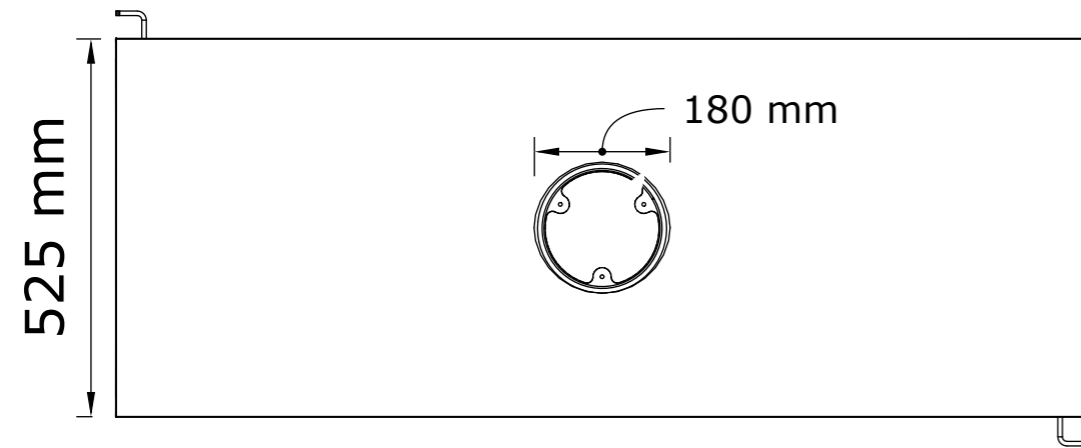

**SAFIRE**

Top View

Heeta With Bench

Front View

3D View

# Heeta 1200 DS Freestanding

© This drawing is copyright and remains the property of SAFire. It may not be retained, copied or used without written consent.