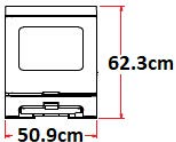

CHARNWOOD - SKYE 5 LOW STAND - 5kW

135kg