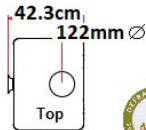

CHARNWOOD - SKYE 5 LOW STAND - 5kW

135kg